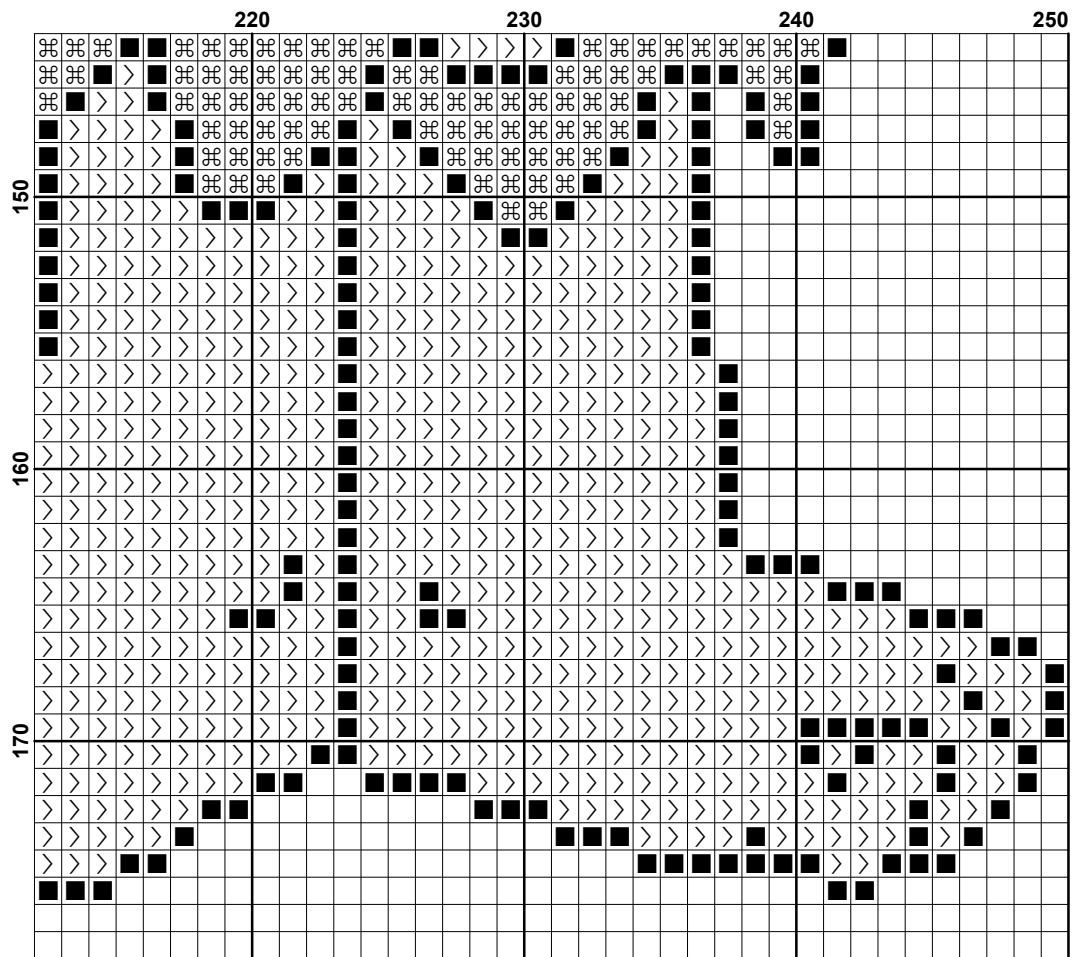

# Intricate Cross Stitch

<http://www.intricatecrossstitch.com>

The Flintstones

Intricate Cross Stitch ©

This cross stitch pattern is for personal use only.

<http://www.intricatecrossstitch.com>

**Pattern Name:** The Flintstones  
**Designed By:** Intricate Cross Stitch  
**Company:** intricatecrossstitch.com  
**Copyright:** Intricate Cross Stitch  
**Fabric:** Aida 14, White  
 250w X 178h Stitches  
**Size(s):** 14 Count, 17-3/4w X 12-5/8h in  
 16 Count, 15-5/8w X 11-1/8h in  
 18 Count, 13-7/8w X 9-7/8h in  
 22 Count, 11-1/4w X 8h in

**Floss Used for Full Stitches:**

Symbol	Strands	Type	Number	Color
 ⌘	2	DMC	301	Mahogany-MD
 *	2	DMC	307	Lemon
 ■	2	DMC	310	Black
 ⤴	2	DMC	740	Tangerine
 ≡	2	DMC	907	Parrot Green-LT
 †	2	DMC	950	Desert Sand-LT
 >	2	DMC	951	Tawny-LT
 ↑	2	DMC	958	Sea Green-DK
 ⌘	2	DMC	3713	Salmon-VY LT
 ♯	2	DMC	3766	Peacock Blue-LT
 ♥	2	DMC	3804	Cyclamen Pink-DK
 ↻	2	DMC	3854	Autumn Gold-MD
 .	2	DMC	3865	Winter White

**Usage Summary**

**Strands Per Skein:** 6  
**Skein Length:** 313.0 in

Type	Number	Full	Half	Quarter	Petite	Back(in)	Str(in)	Spec(in)	French	Bead	Skein Est.
■ DMC 301	301	963	0	0	0	0.0	0.0	0.0	0	0	1.000
■ DMC 307	307	246	0	0	0	0.0	0.0	0.0	0	0	1.000
■ DMC 310	310	6193	0	0	0	0.0	0.0	0.0	0	0	3.000
■ DMC 740	740	1419	0	0	0	0.0	0.0	0.0	0	0	1.000
■ DMC 907	907	723	0	0	0	0.0	0.0	0.0	0	0	1.000
■ DMC 950	950	1589	0	0	0	0.0	0.0	0.0	0	0	1.000
■ DMC 951	951	6321	0	0	0	0.0	0.0	0.0	0	0	3.000
■ DMC 958	958	633	0	0	0	0.0	0.0	0.0	0	0	1.000
■ DMC 3713	3713	405	0	0	0	0.0	0.0	0.0	0	0	1.000
■ DMC 3766	3766	392	0	0	0	0.0	0.0	0.0	0	0	1.000
■ DMC 3804	3804	2386	0	0	0	0.0	0.0	0.0	0	0	2.000
■ DMC 3854	3854	1210	0	0	0	0.0	0.0	0.0	0	0	1.000
■ DMC 3865	3865	1509	0	0	0	0.0	0.0	0.0	0	0	1.000