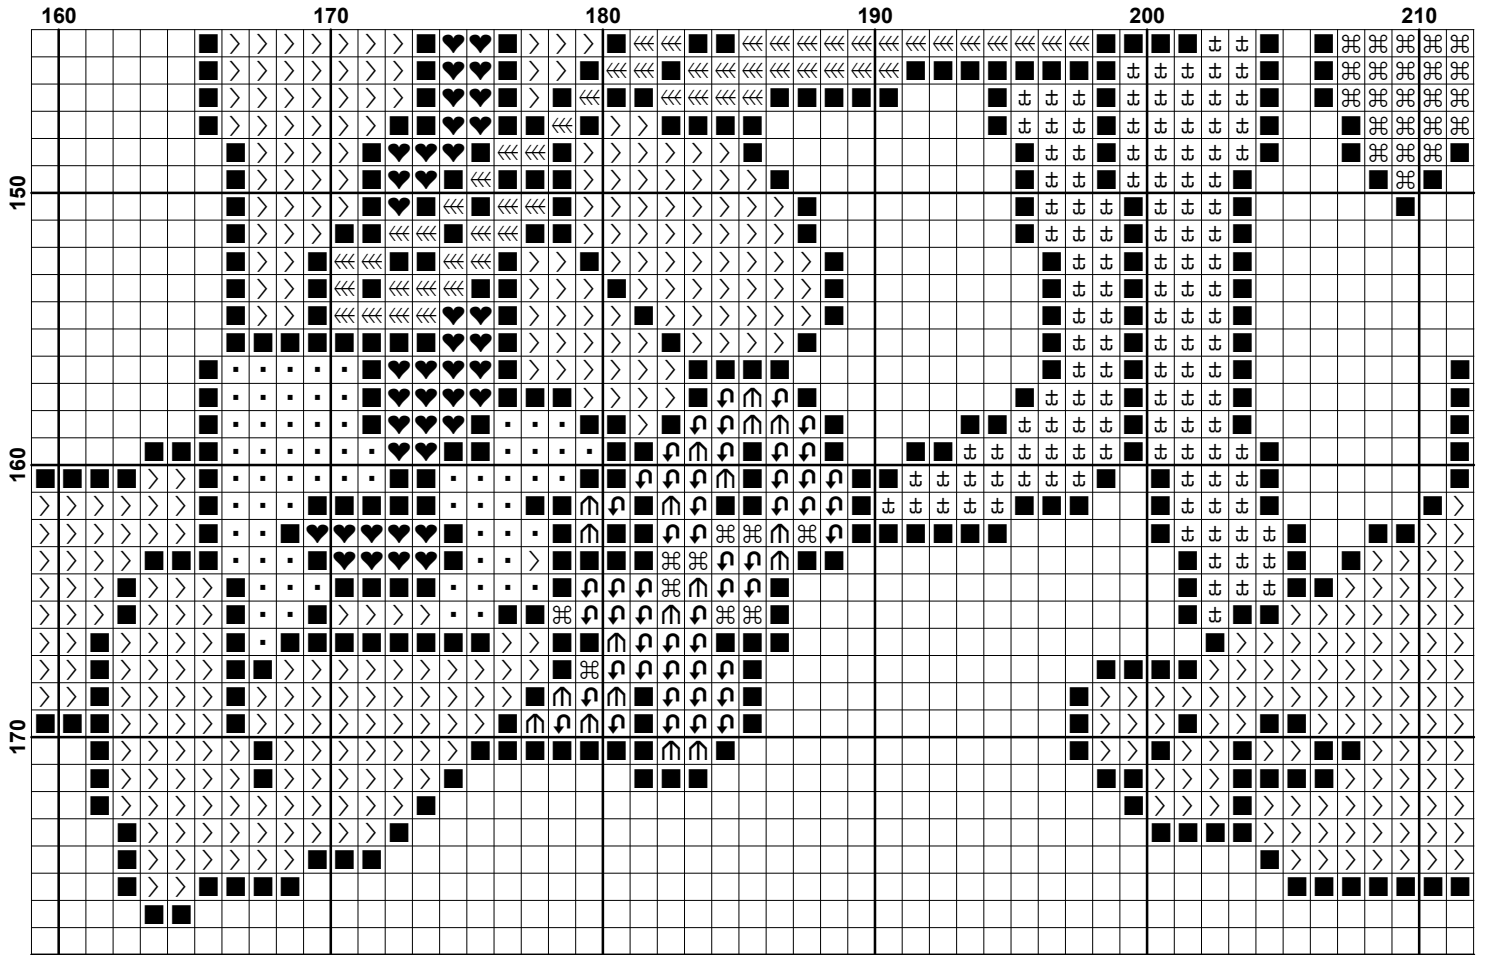

# Intricate Cross Stitch

<http://www.intricatecrossstitch.com>

The Flintstones

Intricate Cross Stitch ©

This cross stitch pattern is for personal use only.

<http://www.intricatecrossstitch.com>

**Pattern Name:** The Flintstones  
**Designed By:** Intricate Cross Stitch  
**Company:** intricatecrossstitch.com  
**Copyright:** Intricate Cross Stitch  
**Fabric:** Aida 14, White  
 250w X 178h Stitches  
**Size(s):** 14 Count, 17-3/4w X 12-5/8h in  
 16 Count, 15-5/8w X 11-1/8h in  
 18 Count, 13-7/8w X 9-7/8h in  
 22 Count, 11-1/4w X 8h in

**Floss Used for Full Stitches:**

Symbol	Strands	Type	Number	Color
 ⌘	2	DMC	301	Mahogany-MD
 *	2	DMC	307	Lemon
 ■	2	DMC	310	Black
 ⤴	2	DMC	740	Tangerine
 ≡	2	DMC	907	Parrot Green-LT
 †	2	DMC	950	Desert Sand-LT
 >	2	DMC	951	Tawny-LT
 ↑	2	DMC	958	Sea Green-DK
 ⌘	2	DMC	3713	Salmon-VY LT
 ♯	2	DMC	3766	Peacock Blue-LT
 ♥	2	DMC	3804	Cyclamen Pink-DK
 ↻	2	DMC	3854	Autumn Gold-MD
 .	2	DMC	3865	Winter White

**Usage Summary**

**Strands Per Skein:** 6  
**Skein Length:** 313.0 in

Type	Number	Full	Half	Quarter	Petite	Back(in)	Str(in)	Spec(in)	French	Bead	Skein Est.
■ DMC 301	301	963	0	0	0	0.0	0.0	0.0	0	0	1.000
■ DMC 307	307	246	0	0	0	0.0	0.0	0.0	0	0	1.000
■ DMC 310	310	6193	0	0	0	0.0	0.0	0.0	0	0	3.000
■ DMC 740	740	1419	0	0	0	0.0	0.0	0.0	0	0	1.000
■ DMC 907	907	723	0	0	0	0.0	0.0	0.0	0	0	1.000
■ DMC 950	950	1589	0	0	0	0.0	0.0	0.0	0	0	1.000
■ DMC 951	951	6321	0	0	0	0.0	0.0	0.0	0	0	3.000
■ DMC 958	958	633	0	0	0	0.0	0.0	0.0	0	0	1.000
■ DMC 3713	3713	405	0	0	0	0.0	0.0	0.0	0	0	1.000
■ DMC 3766	3766	392	0	0	0	0.0	0.0	0.0	0	0	1.000
■ DMC 3804	3804	2386	0	0	0	0.0	0.0	0.0	0	0	2.000
■ DMC 3854	3854	1210	0	0	0	0.0	0.0	0.0	0	0	1.000
■ DMC 3865	3865	1509	0	0	0	0.0	0.0	0.0	0	0	1.000