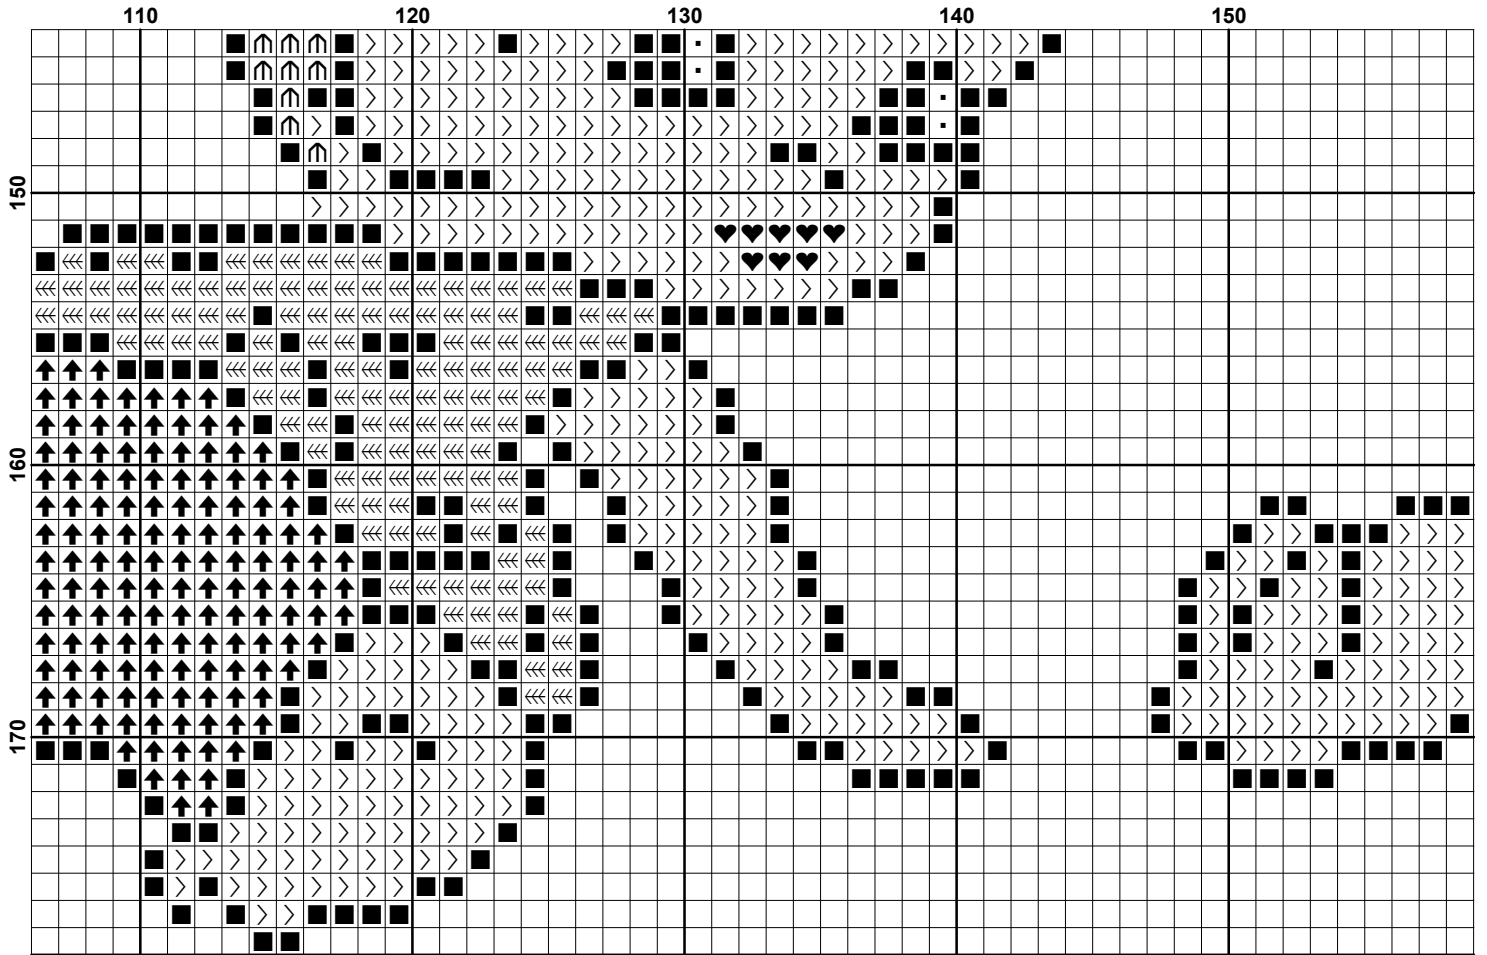

# Intricate Cross Stitch

<http://www.intricatecrossstitch.com>

The Flintstones

Intricate Cross Stitch ©

This cross stitch pattern is for personal use only.

<http://www.intricatecrossstitch.com>

**Pattern Name:** The Flintstones  
**Designed By:** Intricate Cross Stitch  
**Company:** intricatecrossstitch.com  
**Copyright:** Intricate Cross Stitch  
**Fabric:** Aida 14, White  
 250w X 178h Stitches  
**Size(s):** 14 Count, 17-3/4w X 12-5/8h in  
 16 Count, 15-5/8w X 11-1/8h in  
 18 Count, 13-7/8w X 9-7/8h in  
 22 Count, 11-1/4w X 8h in

**Floss Used for Full Stitches:**

Symbol	Strands	Type	Number	Color
 ⌘	2	DMC	301	Mahogany-MD
 *	2	DMC	307	Lemon
 ■	2	DMC	310	Black
 ⤴	2	DMC	740	Tangerine
 ≡	2	DMC	907	Parrot Green-LT
 †	2	DMC	950	Desert Sand-LT
 >	2	DMC	951	Tawny-LT
 ↑	2	DMC	958	Sea Green-DK
 ⌘	2	DMC	3713	Salmon-VY LT
 ♯	2	DMC	3766	Peacock Blue-LT
 ♥	2	DMC	3804	Cyclamen Pink-DK
 ↻	2	DMC	3854	Autumn Gold-MD
 .	2	DMC	3865	Winter White

**Usage Summary**

**Strands Per Skein:** 6  
**Skein Length:** 313.0 in

Type	Number	Full	Half	Quarter	Petite	Back(in)	Str(in)	Spec(in)	French	Bead	Skein Est.
■ DMC 301	301	963	0	0	0	0.0	0.0	0.0	0	0	1.000
■ DMC 307	307	246	0	0	0	0.0	0.0	0.0	0	0	1.000
■ DMC 310	310	6193	0	0	0	0.0	0.0	0.0	0	0	3.000
■ DMC 740	740	1419	0	0	0	0.0	0.0	0.0	0	0	1.000
■ DMC 907	907	723	0	0	0	0.0	0.0	0.0	0	0	1.000
■ DMC 950	950	1589	0	0	0	0.0	0.0	0.0	0	0	1.000
■ DMC 951	951	6321	0	0	0	0.0	0.0	0.0	0	0	3.000
■ DMC 958	958	633	0	0	0	0.0	0.0	0.0	0	0	1.000
■ DMC 3713	3713	405	0	0	0	0.0	0.0	0.0	0	0	1.000
■ DMC 3766	3766	392	0	0	0	0.0	0.0	0.0	0	0	1.000
■ DMC 3804	3804	2386	0	0	0	0.0	0.0	0.0	0	0	2.000
■ DMC 3854	3854	1210	0	0	0	0.0	0.0	0.0	0	0	1.000
■ DMC 3865	3865	1509	0	0	0	0.0	0.0	0.0	0	0	1.000