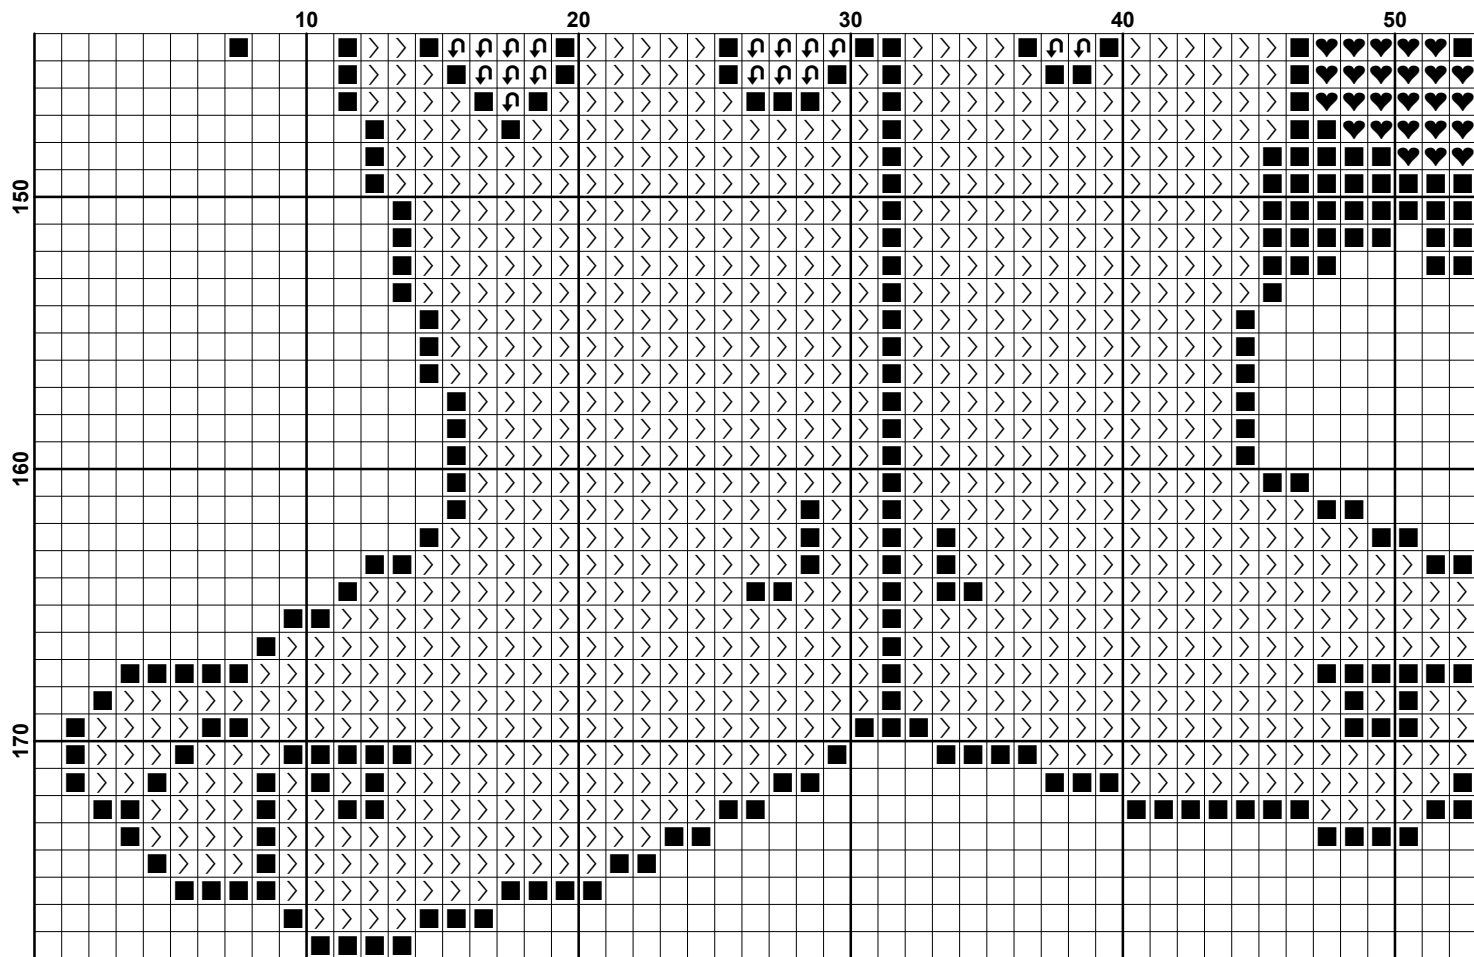

# Intricate Cross Stitch

<http://www.intricatecrossstitch.com>

The Flintstones

Intricate Cross Stitch ©

This cross stitch pattern is for personal use only.

<http://www.intricatecrossstitch.com>

**Pattern Name:** The Flintstones  
**Designed By:** Intricate Cross Stitch  
**Company:** intricatecrossstitch.com  
**Copyright:** Intricate Cross Stitch  
**Fabric:** Aida 14, White  
 250w X 178h Stitches  
**Size(s):** 14 Count, 17-3/4w X 12-5/8h in  
 16 Count, 15-5/8w X 11-1/8h in  
 18 Count, 13-7/8w X 9-7/8h in  
 22 Count, 11-1/4w X 8h in

**Floss Used for Full Stitches:**

Symbol	Strands	Type	Number	Color
 ⌘	2	DMC	301	Mahogany-MD
 *	2	DMC	307	Lemon
 ■	2	DMC	310	Black
 ⤴	2	DMC	740	Tangerine
 ≡	2	DMC	907	Parrot Green-LT
 †	2	DMC	950	Desert Sand-LT
 >	2	DMC	951	Tawny-LT
 ↑	2	DMC	958	Sea Green-DK
 ⌘	2	DMC	3713	Salmon-VY LT
 ♯	2	DMC	3766	Peacock Blue-LT
 ♥	2	DMC	3804	Cyclamen Pink-DK
 ↻	2	DMC	3854	Autumn Gold-MD
 .	2	DMC	3865	Winter White

**Usage Summary**

**Strands Per Skein:** 6  
**Skein Length:** 313.0 in

Type	Number	Full	Half	Quarter	Petite	Back(in)	Str(in)	Spec(in)	French	Bead	Skein Est.
■ DMC 301	301	963	0	0	0	0.0	0.0	0.0	0	0	1.000
■ DMC 307	307	246	0	0	0	0.0	0.0	0.0	0	0	1.000
■ DMC 310	310	6193	0	0	0	0.0	0.0	0.0	0	0	3.000
■ DMC 740	740	1419	0	0	0	0.0	0.0	0.0	0	0	1.000
■ DMC 907	907	723	0	0	0	0.0	0.0	0.0	0	0	1.000
■ DMC 950	950	1589	0	0	0	0.0	0.0	0.0	0	0	1.000
■ DMC 951	951	6321	0	0	0	0.0	0.0	0.0	0	0	3.000
■ DMC 958	958	633	0	0	0	0.0	0.0	0.0	0	0	1.000
■ DMC 3713	3713	405	0	0	0	0.0	0.0	0.0	0	0	1.000
■ DMC 3766	3766	392	0	0	0	0.0	0.0	0.0	0	0	1.000
■ DMC 3804	3804	2386	0	0	0	0.0	0.0	0.0	0	0	2.000
■ DMC 3854	3854	1210	0	0	0	0.0	0.0	0.0	0	0	1.000
■ DMC 3865	3865	1509	0	0	0	0.0	0.0	0.0	0	0	1.000