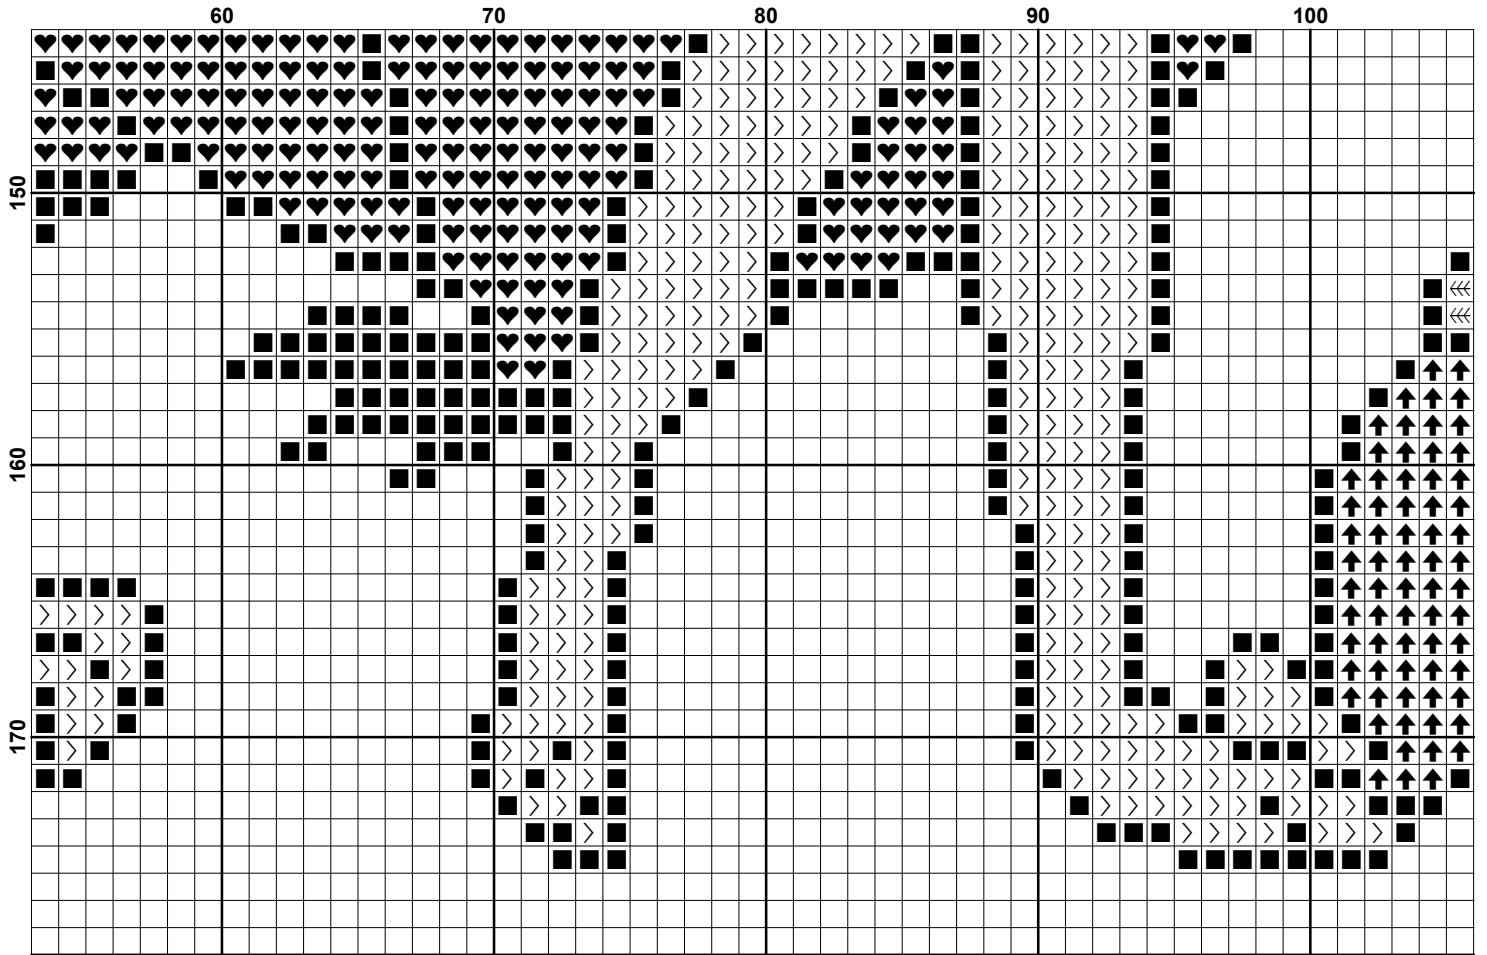

# Intricate Cross Stitch

<http://www.intricatecrossstitch.com>

The Flintstones

Intricate Cross Stitch ©

This cross stitch pattern is for personal use only.

<http://www.intricatecrossstitch.com>

**Pattern Name:** The Flintstones  
**Designed By:** Intricate Cross Stitch  
**Company:** intricatecrossstitch.com  
**Copyright:** Intricate Cross Stitch  
**Fabric:** Aida 14, White  
 250w X 178h Stitches  
**Size(s):** 14 Count, 17-3/4w X 12-5/8h in  
 16 Count, 15-5/8w X 11-1/8h in  
 18 Count, 13-7/8w X 9-7/8h in  
 22 Count, 11-1/4w X 8h in

**Floss Used for Full Stitches:**

Symbol	Strands	Type	Number	Color
 ⌘	2	DMC	301	Mahogany-MD
 *	2	DMC	307	Lemon
 ■	2	DMC	310	Black
 ⤴	2	DMC	740	Tangerine
 ≡	2	DMC	907	Parrot Green-LT
 †	2	DMC	950	Desert Sand-LT
 >	2	DMC	951	Tawny-LT
 ↑	2	DMC	958	Sea Green-DK
 ⌘	2	DMC	3713	Salmon-VY LT
 ♯	2	DMC	3766	Peacock Blue-LT
 ♥	2	DMC	3804	Cyclamen Pink-DK
 ↻	2	DMC	3854	Autumn Gold-MD
 .	2	DMC	3865	Winter White

**Usage Summary**

**Strands Per Skein:** 6  
**Skein Length:** 313.0 in

Type	Number	Full	Half	Quarter	Petite	Back(in)	Str(in)	Spec(in)	French	Bead	Skein Est.
■ DMC 301	301	963	0	0	0	0.0	0.0	0.0	0	0	1.000
■ DMC 307	307	246	0	0	0	0.0	0.0	0.0	0	0	1.000
■ DMC 310	310	6193	0	0	0	0.0	0.0	0.0	0	0	3.000
■ DMC 740	740	1419	0	0	0	0.0	0.0	0.0	0	0	1.000
■ DMC 907	907	723	0	0	0	0.0	0.0	0.0	0	0	1.000
■ DMC 950	950	1589	0	0	0	0.0	0.0	0.0	0	0	1.000
■ DMC 951	951	6321	0	0	0	0.0	0.0	0.0	0	0	3.000
■ DMC 958	958	633	0	0	0	0.0	0.0	0.0	0	0	1.000
■ DMC 3713	3713	405	0	0	0	0.0	0.0	0.0	0	0	1.000
■ DMC 3766	3766	392	0	0	0	0.0	0.0	0.0	0	0	1.000
■ DMC 3804	3804	2386	0	0	0	0.0	0.0	0.0	0	0	2.000
■ DMC 3854	3854	1210	0	0	0	0.0	0.0	0.0	0	0	1.000
■ DMC 3865	3865	1509	0	0	0	0.0	0.0	0.0	0	0	1.000