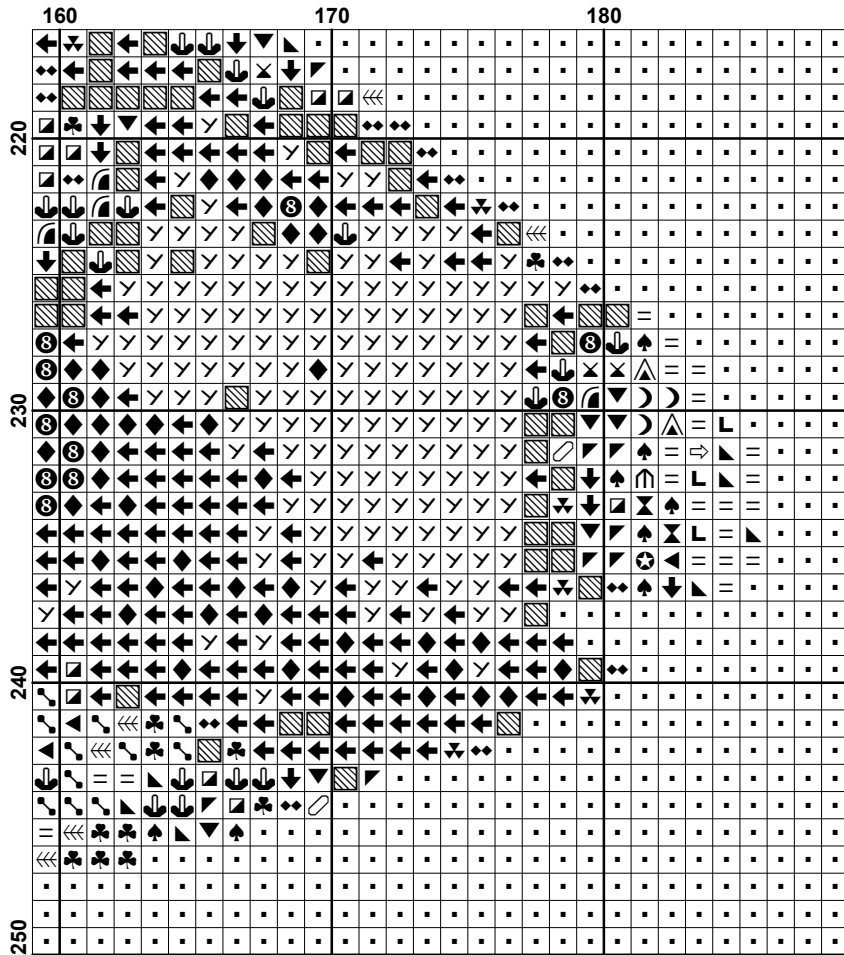

Intricate Cross Stitch

<http://www.intricatecrossstitch.com>

Asian Beauty

Intricate Cross Stitch ©

This cross stitch pattern is for personal use only.

<http://www.intricatecrossstitch.com>

Pattern Name: Asian Beauty
Designed By: Intricate Cross Stitch
Company: intricatecrossstitch.com
Copyright: © Intricate Cross Stitch
Fabric: Aida 14, White
 189w X 250h Stitches
Size(s): 14 Count, 13-1/2w X 17-3/4h in
 16 Count, 11-3/4w X 15-5/8h in
 18 Count, 10-1/2w X 13-7/8h in
 22 Count, 8-1/2w X 11-1/4h in

Floss Used for Full Stitches:

Symbol	Strands	Type	Number	Color
	2	DMC	155	Blue Violet-MD DK
	2	DMC	161	Gray Blue
	2	DMC	169	Pewter-LT
	2	DMC	208	Lavender-VY DK
	2	DMC	310	Black
	2	DMC	437	Tan-LT
	2	DMC	518	Wedgewood-LT
	2	DMC	524	Fern Green-VY LT
	2	DMC	535	Ash Gray-VY LT
	2	DMC	598	Turquoise-LT
	2	DMC	600	Cranberry-VY DK
	2	DMC	640	Beige Gray-VY DK
	2	DMC	647	Beaver Gray-MD
	2	DMC	666	Christmas Red-BRT
	2	DMC	738	Tan-VY LT
	2	DMC	739	Tan-UL VY LT
	2	DMC	796	Royal Blue-DK
	2	DMC	798	Delft Blue-DK
	2	DMC	799	Delft Blue-MD
	2	DMC	809	Delft Blue
	2	DMC	813	Blue-LT
	2	DMC	823	Navy Blue-DK
	2	DMC	824	Blue-VY DK
	2	DMC	826	Blue-MD
	2	DMC	838	Beige Brown-VY DK
	2	DMC	842	Beige Brown-VY LT
	2	DMC	891	Carnation-DK
	2	DMC	931	Antique Blue-MD
	2	DMC	932	Antique Blue-LT
	2	DMC	945	Tawny
	2	DMC	951	Tawny-LT
	2	DMC	956	Geranium
	2	DMC	959	Sea Green-MD
	2	DMC	975	Golden Brown-DK
	2	DMC	995	Electric Blue-DK
	2	DMC	996	Electric Blue-MD
	2	DMC	3042	Antique Violet-LT
	2	DMC	3371	Black Brown
	2	DMC	3608	Plum-VY LT
	2	DMC	3713	Salmon-VY LT
	2	DMC	3743	Antique Violet-VY LT
	2	DMC	3750	Antique Blue-VY DK
	2	DMC	3766	Peacock Blue-LT
	2	DMC	3768	Gray Green-DK

Symbol	Strands	Type	Number	Color
 	2	DMC	3801	Christmas Red-LT
 	2	DMC	3814	Aquamarine
 	2	DMC	3856	Mahogany-UL VY LT
 	2	DMC	3860	Cocoa
 	2	DMC	3861	Cocoa-LT
 	2	DMC	3865	Winter White

Usage Summary

Strands Per Skein: 6
Skein Length: 313.0 in