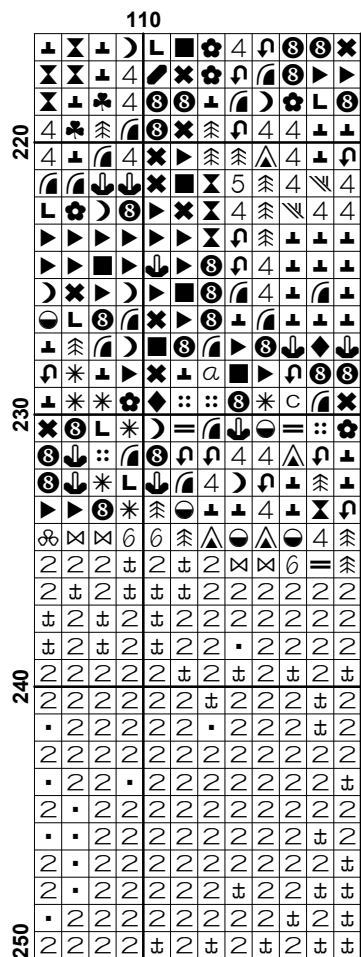

Intricate Cross Stitch

<http://www.intricatecrossstitch.com>

A Pompeian Lady

Intricate Cross Stitch ©

This cross stitch pattern is for personal use only.

<http://www.intricatecrossstitch.com>

Pattern Name: A Pompeian Lady
Designed By: Intricate Cross Stitch
Company: intricatecrossstitch
Copyright: Intricate Cross Stitch
Fabric: Aida 14, White
 118w X 250h Stitches
Size(s): 14 Count, 8-3/8w X 17-3/4h in
 16 Count, 7-3/8w X 15-5/8h in
 18 Count, 6-1/2w X 13-7/8h in
 22 Count, 5-1/4w X 11-1/4h in

Floss Used for Full Stitches:

Symbol	Strands	Type	Number	Color
	2	DMC	150	Dusty Rose-UL VY DK
	2	DMC	154	Grape-VY DK
	2	DMC	310	Black
	2	DMC	315	Antique Mauve-VY DK
	2	DMC	327	Violet-VY DK
	2	DMC	372	Mustard-LT
	2	DMC	435	Brown-VY LT
	2	DMC	436	Tan
	2	DMC	451	Shell Gray-DK
	2	DMC	452	Shell Gray-MD
	2	DMC	550	Violet-VY DK
	2	DMC	613	Drab Brown-VY LT
	2	DMC	644	Beige Gray-MD
	2	DMC	645	Beaver Gray-VY DK
	2	DMC	646	Beaver Gray-DK
	2	DMC	647	Beaver Gray-MD
	2	DMC	648	Beaver Gray-LT
	2	DMC	745	Yellow-LT Pale
	2	DMC	754	Peach-LT
	2	DMC	760	Salmon
	2	DMC	777	Raspberry-VY DK
	2	DMC	779	Cocoa-DK
	2	DMC	814	Garnet-DK
	2	DMC	840	Beige Brown-MD
	2	DMC	844	Beaver Brown-UL DK
	2	DMC	902	Garnet-VY DK
	2	DMC	915	Plum-DK
	2	DMC	921	Copper
	2	DMC	975	Golden Brown-DK
	2	DMC	3021	Brown Gray-VY DK
	2	DMC	3022	Brown Gray-MD
	2	DMC	3024	Brown Gray-VY LT
	2	DMC	3064	Desert Sand
	2	DMC	3078	Golden Yellow-VY LT
	2	DMC	3328	Salmon-DK
	2	DMC	3350	Dusty Rose-UL DK
	2	DMC	3371	Black Brown
	2	DMC	3713	Salmon-VY LT
	2	DMC	3722	Shell Pink-MD
	2	DMC	3770	Tawny-VY LT
	2	DMC	3771	Terra Cotta-UL VY LT
	2	DMC	3772	Desert Sand-VY DK
	2	DMC	3773	Desert Sand-MD
	2	DMC	3776	Mahogany-LT