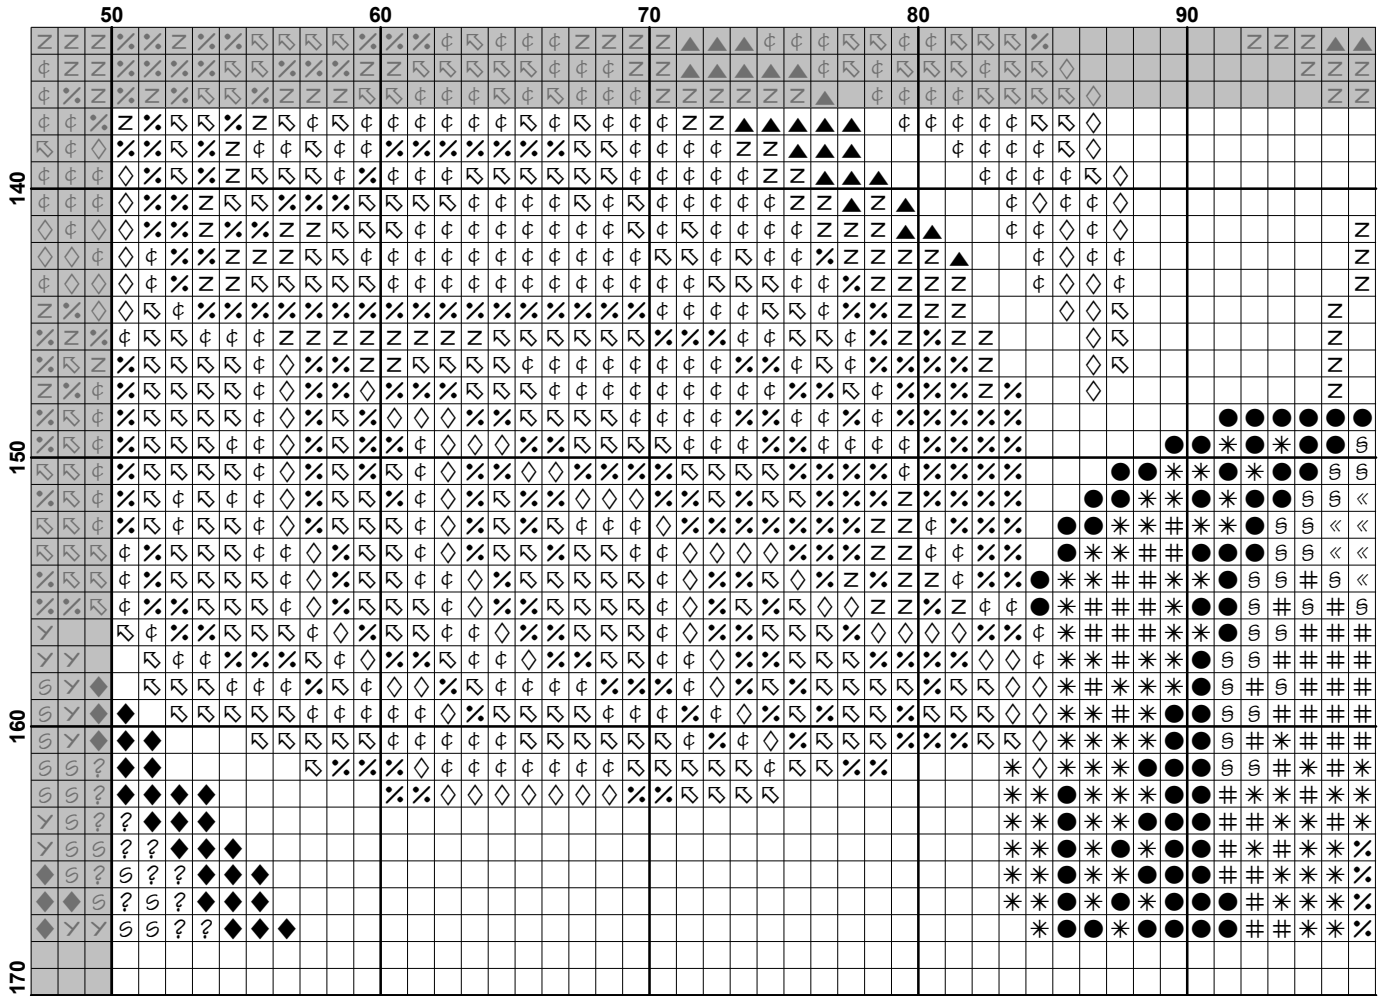

	50	60	70	80	90
10	...	...	...	...	...
20	...	...	...	...	...
30	...	...	...	...	...
40	...	...	...	...	...
50	...	...	...	...	...
60	...	...	...	...	...
70	...	...	...	...	...

**Pattern Name:** Prune  
**Fabric:** Aida 14, Navy Blue  
 170w X 168h Stitches  
**Size(s):** 14 Count, 30.84w X 30.48h cm  
 11 Count, 39.25w X 38.79h cm  
 16 Count, 26.99w X 26.67h cm  
 18 Count, 23.99w X 23.71h cm

**Floss Used for Full Stitches:**

Symbol	Strands	Type	Number	Color
	2	DMC	208	Lavender-VY DK
	2	DMC	209	Lavender-DK
	2	DMC	210	Lavender-MD
	2	DMC	211	Lavender-LT
	2	DMC	340	Blue Violet-MD
	2	DMC	341	Blue Violet-LT
	2	DMC	415	Pearl Gray
	2	DMC	469	Avocado Green
	2	DMC	470	Avocado Green-LT
	2	DMC	471	Avocado Green-VY LT
	2	DMC	472	Avocado Green-UL LT
	2	DMC	500	Blue Green-VY DK
	2	DMC	504	Blue Green-LT
	2	DMC	550	Violet-VY DK
	2	DMC	552	Violet-MD
	2	DMC	553	Violet
	2	DMC	554	Violet-LT
	2	DMC	725	Topaz
	2	DMC	762	Pearl Gray-VY LT
	2	DMC	791	Cornflower Blue-VY DK
	2	DMC	792	Cornflower Blue-DK
	2	DMC	793	Cornflower Blue-MD
	2	DMC	794	Cornflower Blue-LT
	2	DMC	839	Beige Brown-DK
	2	DMC	840	Beige Brown-MD
	2	DMC	841	Beige Brown-LT
	2	DMC	842	Beige Brown-VY LT
	2	DMC	934	Black Avocado Green
	2	DMC	937	Avocado Green-MD
	2	DMC	938	Coffee Brown-UL DK
	2	DMC	939	Navy Blue-VY DK
	2	DMC	993	Aquamarine-LT
	2	DMC	3354	Dusty Rose-LT
	2	DMC	3371	Black Brown
	2	DMC	3685	Mauve-DK
	2	DMC	3687	Mauve
	2	DMC	3688	Mauve-MD
	2	DMC	3747	Blue Violet-VY LT
	2	DMC	3803	Mauve-MD
	2	DMC	3807	Cornflower Blue
	2	DMC	3834	Grape-DK
	2	DMC	3835	Grape-MD
	2	DMC	3836	Grape-LT
	2	DMC	3837	Lavender-UL DK
	2	DMC	3847	Teal Green-DK
	2	DMC	3848	Teal Green-MD
	2	DMC	3849	Teal Green-LT
	2	DMC	5200	White